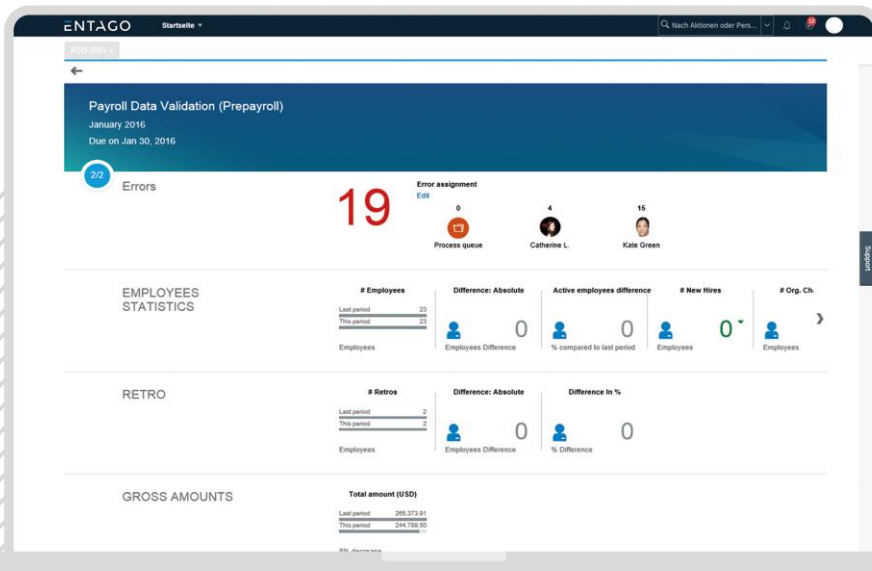

ENTAGO.READY

PAYROLL CH

READY.PAYROLL CH

Speed up the payroll implementation process with **READY.PAYROLL CH**. With **READY.PAYROLL CH**, we provide you with a pre-configured solution for personnel administration and payroll accounting in Switzerland, which can be used on-premise or cloud-based.

Our solution enables you not only to carry out the monthly payroll accounting but also to conveniently process the activities following the payroll run, such as the payment run or posting to financial accounting. In addition to standard reports, freely configurable evaluations ideally round off our package. Swissdec certification also guarantees that all social security components (AHV, ALV, etc.) are calculated in accordance with the law and that the evaluations produced are correct.