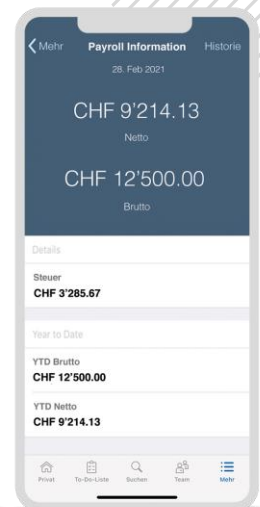

ENTAGO.READY

PAYROLL CH

READY.PAYROLL CH

Speed up the payroll implementation process with **READY.PAYROLL CH**. With **READY.PAYROLL CH**, we provide you with a pre-configured solution for personnel administration and payroll accounting in Switzerland, which can be used on-premise or cloud-based.

Our solution enables you not only to carry out the monthly payroll accounting but also to conveniently process the activities following the payroll run, such as the payment run or posting to financial accounting. In addition to standard reports, freely configurable evaluations ideally round off our package. Swissdec certification also guarantees that all social security components (AHV, ALV, etc.) are calculated in accordance with the law and that the evaluations produced are correct.